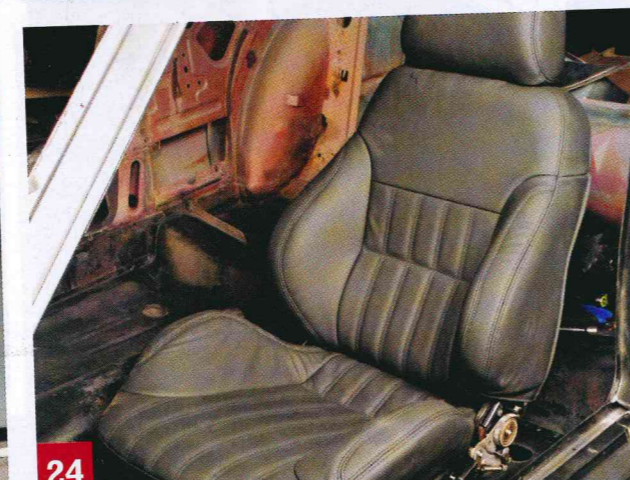

24

With the seats fitted and checked, they can be removed so that the body can be finished and prepped. The Muscle Car Factory is the local importer of Procar seats so if you'd like a set, give Leo a call on (03) 9580 3548

PRO PERFORMANCE

PROFESSIONAL QUALITY TOOLS THAT REALLY PERFORM

EVA
FOAM TRAYS

Tool Kits now feature EVA Foam Trays marked for easy tool identification and to hold tools securely in place

EVA Foam Trays supplied with Tool Kits Only