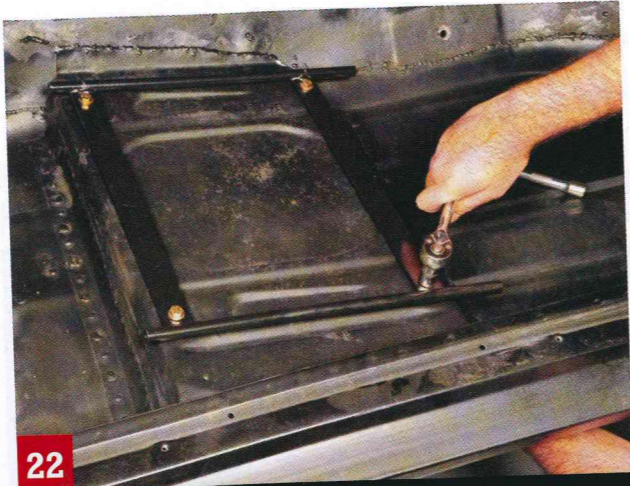

22

Mount the adaptor to the modified seat box as shown, using the supplied bolts. Seal the access holes with rubber grommets after doing so